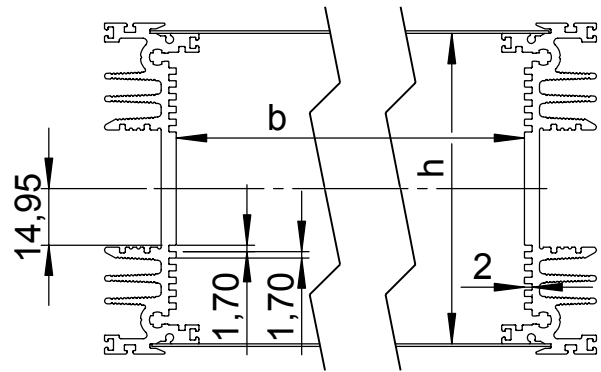

ITEM NO.	DESCRIPTION	MATERIAL	COLOR	QTY
1	Front panel	Al-profile	Black	1
2	Side panel	Al-profile	Black	2
3	Top plate	Steel/Dobel	Black	2
4	Back panel	Al-plate	Black	1
5	Rack angle	Al-profile	Black	2
6	Handle	Al-profile	Black	2

MODEL	B [mm]	H [mm]	D [mm]	b [mm]	h [mm]	d [mm]
MULTI 18	216	87.5	263	178	82	250
MULTI 25	216	132.5	263	178	127	250
MULTI 55	432	87.5	263	394	82	250
MULTI 60	432	132.5	263	394	127	250
MULTI 75	432	87.5	363	394	82	350
MULTI 85	432	132.5	363	394	127	350

Back view, MULTI 25/60/85

Scale 1:2

Back view, MULTI 18/55/75

Scale 1:2

FlexiBox

Skala/Scale
1:10

Benämning/Denomination

Data sheet, MULTI

Ritn nr/Drawing No

SD000 026 197

Front panel

MODEL	B [mm]	H [mm]	h [mm]
MULTI 18	216	87.5	78.1
MULTI 25	216	132.5	123.1
MULTI 55	432	87.5	78.1
MULTI 60	432	132.5	123.1
MULTI 75	432	87.5	78.1
MULTI 85	432	132.5	123.1