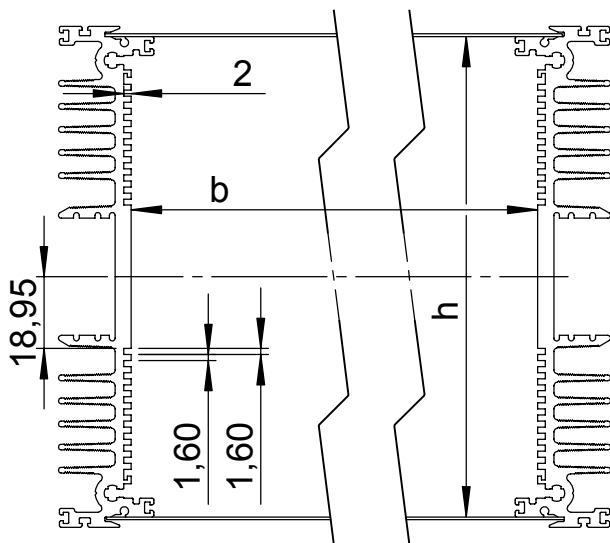

ITEM NO.	DESCRIPTION	MATERIAL	COLOR	QTY
1	Front panel	Al-profile	Black	1
2	Side panel	Al-profile	Black	2
3	Top plate	Steel/Dobel	Black	2
4	Back panel	Al-plate	Black	1
5	Rack angle	Al-profile	Black	2
6	Handle	Al-profile	Black	2

MODEL	B [mm]	H [mm]	D [mm]	b [mm]	h [mm]	d [mm]
MULTI 18	216	87.5	263	178	82	250
MULTI 25	216	132.5	263	178	127	250
MULTI 55	432	87.5	263	394	82	250
MULTI 60	432	132.5	263	394	127	250
MULTI 75	432	87.5	363	394	82	350
MULTI 85	432	132.5	363	394	127	350

Back view, MULTI 25/60/85

Scale 1:2

Back view, MULTI 18/55/75

Scale 1:2

FlexiBox

Skala/Scale
1:10

Benämning/Denomination

Data sheet, MULTI

Ritn nr/Drawing No

SD000 026 197

Front panel

MODEL	B [mm]	H [mm]	h [mm]
MULTI 18	216	87.5	78.1
MULTI 25	216	132.5	123.1
MULTI 55	432	87.5	78.1
MULTI 60	432	132.5	123.1
MULTI 75	432	87.5	78.1
MULTI 85	432	132.5	123.1