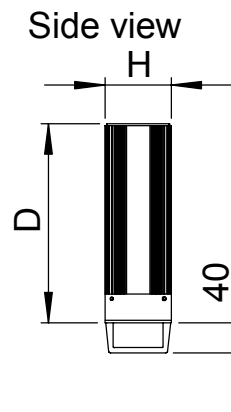

ITEM NO.	DESCRIPTION	MATERIAL	COLOR	QTY
1	Front panel	Al-profile	Black	1
2	Side panel	Al-profile	Black	2
3	Top plate	Steel/Dobel	Black	2
4	Back panel	Al-plate	Black	1
5	Rack angle	Al-profile	Black	2
6	Handle	Al-profile	Black	2

MODEL	B [mm]	H [mm]	D [mm]	b [mm]	h [mm]	d [mm]
MULTI 18	216	87.5	263	178	82	250
MULTI 25	216	132.5	263	178	127	250
MULTI 55	432	87.5	263	394	82	250
MULTI 60	432	132.5	263	394	127	250
MULTI 75	432	87.5	363	394	82	350
MULTI 85	432	132.5	363	394	127	350

Back view, MULTI 25/60/85

Scale 1:2

Back view, MULTI 18/55/75

Scale 1:2

FlexiBox

Skala/Scale
1:10

Benämning/Denomination

Data sheet, MULTI

Ritn nr/Drawing No

SD000 026 197

Front panel

MODEL	B [mm]	H [mm]	h [mm]
MULTI 18	216	87.5	78.1
MULTI 25	216	132.5	123.1
MULTI 55	432	87.5	78.1
MULTI 60	432	132.5	123.1
MULTI 75	432	87.5	78.1
MULTI 85	432	132.5	123.1