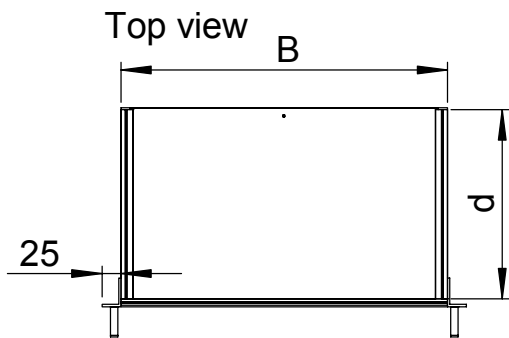

ITEM NO.	DESCRIPTION	MATERIAL	COLOR	QTY
1	Front panel	Al-profile	Black	1
2	Side panel	Al-profile	Black	2
3	Top plate	Steel/Dobel	Black	2
4	Back panel	Al-plate	Black	1
5	Rack angle	Al-profile	Black	2
6	Handle	Al-profile	Black	2

MODEL	B [mm]	H [mm]	D [mm]	b [mm]	h [mm]	d [mm]
MULTI 18	216	87.5	263	178	82	250
MULTI 25	216	132.5	263	178	127	250
MULTI 55	432	87.5	263	394	82	250
MULTI 60	432	132.5	263	394	127	250
MULTI 75	432	87.5	363	394	82	350
MULTI 85	432	132.5	363	394	127	350

Back view, MULTI 25/60/85

Scale 1:2

Back view, MULTI 18/55/75

Scale 1:2

FlexiBox

Skala/Scale
1:10

Benämning/Denomination

Data sheet, MULTI