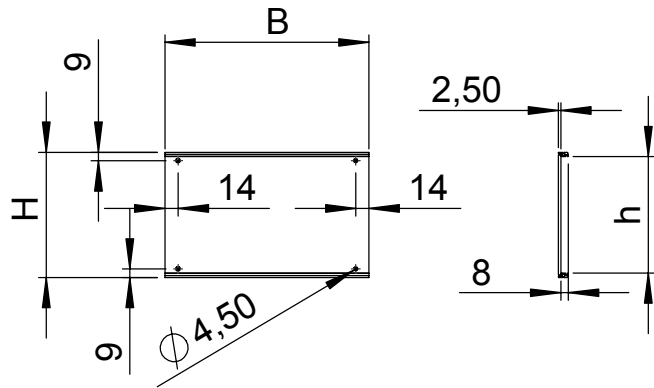

MODEL	B [mm]	H [mm]	D [mm]	b [mm]	h [mm]	d [mm]
MULTI 18	216	87.5	263	178	82	250
MULTI 25	216	132.5	263	178	127	250
MULTI 55	432	87.5	263	394	82	250
MULTI 60	432	132.5	263	394	127	250
MULTI 75	432	87.5	363	394	82	350
MULTI 85	432	132.5	363	394	127	350

Back view, MULTI 25/60/85

Scale 1:2

Back view, MULTI 18/55/75

Scale 1:2

FlexiBox

Skala/Scale
1:10

Benämning/Denomination

Data sheet, MULTI

Ritn nr/Drawing No

SD000 026 197

Front panel

MODEL	B [mm]	H [mm]	h [mm]
MULTI 18	216	87.5	78.1
MULTI 25	216	132.5	123.1
MULTI 55	432	87.5	78.1
MULTI 60	432	132.5	123.1
MULTI 75	432	87.5	78.1
MULTI 85	432	132.5	123.1

Back panel

MODEL	B [mm]	H [mm]
MULTI 18	216	81.5
MULTI 25	216	126.5
MULTI 55	432	81.5
MULTI 60	432	126.5
MULTI 75	432	81.5
MULTI 85	432	126.5

FlexiBox

Skala/Scale
1:8

Benämning/Denomination

Data sheet, MULTI